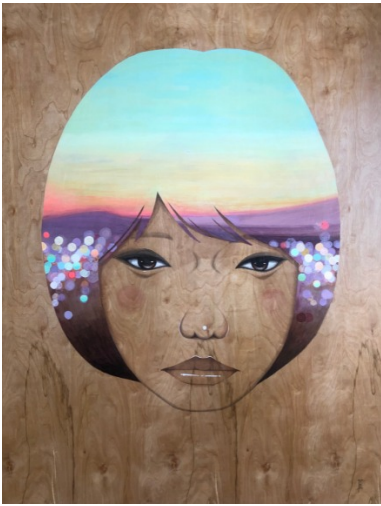

### Eddy Lee

Image	Title	Size (H x W)	Media	Price (US\$)
 A mixed-media artwork on a wood panel. It features a woman's face in profile, looking left. Her hair is dark brown and styled in a bob. The background of the face is a light, textured wood grain. A circular cutout in the center of her face reveals a landscape scene with a body of water, buildings, and a bridge under a blue sky.	Carondelet	48x36 in (122x91 cm)	Mixed Media, Acrylic, Gouache, & Graphite on Wood Panel	\$ 10,000

Del Amo

48x36 in  
(122x91 cm)

Mixed Media, Acrylic,  
Gouache, & Graphite  
on Wood Panel

\$ 10,000

Fairfax

48x36 in  
(122x91 cm)

Mixed Media, Acrylic,  
Gouache, & Graphite  
on Wood Panel

\$ 10,000

Lacuna

48x36 in  
(122x91 cm)

Mixed Media, Acrylic,  
Gouache, & Graphite  
on Wood Panel

SOLD

Zahra

24x48 in  
(61x122 cm)

Mixed Media, Acrylic,  
Gouache, & Graphite  
on Wood Panel

\$ 2,500