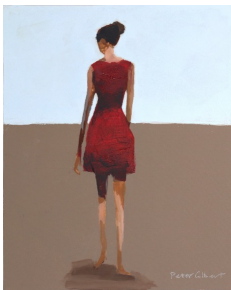

Day One

20x16 in
(51x41 cm)

Acrylic Paint on
Canvas

$ 600