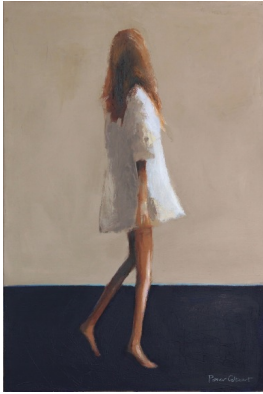

Image	Title	Size (H x W)	Media	Price (US\$)
 A painting of a woman in profile, walking towards the right. She is wearing a long, flowing blue dress and a wide-brimmed blue hat. She is carrying a small black bag. The background is a simple, light blue and white horizon line.	Blue Stride	48x24 in (122x61 cm)	Acrylic Paint on Canvas	\$ 2,100
 A painting of a woman from the back, wearing a long, flowing white dress. She is standing against a dark, textured background. The lighting is soft, highlighting the texture of the dress.	March Evening	48x24 in (122x61 cm)	Acrylic Paint on Canvas	\$ 2,100

Monday Morning

36x24 in
(91x61 cm)

Acrylic Paint on
Canvas

SOLD

Nightshirt

36x24 in
(91x61 cm)

Acrylic Paint on
Canvas

SOLD