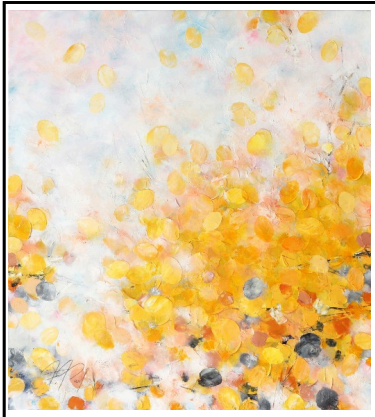

Image	Title	Size (H x W)	Media	Price (US\$)
	Red Spring Awakening	51x47 in (130x119 cm)	Mixed Media, Oil, Acrylic, Rice Paper on Canvas	SOLD
	Seerosen	44x47 in (112x119 cm)	Mixed Media, Oil, Acrylic, Rice Paper on Canvas	\$ 3,400
	Lavender Field II	40x51 in (102x130 cm)	Mixed Media, Oil, Acrylic, Rice Paper on Canvas	\$ 3,400

Sunny Oasis

43x39 in
(109x99 cm)

Mixed Media, Acrylics,
Rice Paper on Canvas

SOLD