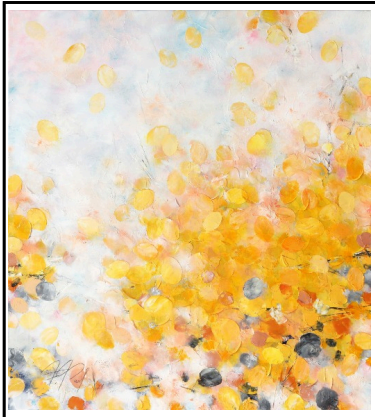

Image	Title	Size (H x W)	Media	Price (US\$)
	Red Spring Awakening	51x47 in (130x119 cm)	Mixed Media, Oil, Acrylic, Rice Paper on Canvas	SOLD
	Seerosen	44x47 in (112x119 cm)	Mixed Media, Oil, Acrylic, Rice Paper on Canvas	SOLD
	Lavender Field II	40x51 in (102x130 cm)	Mixed Media, Oil, Acrylic, Rice Paper on Canvas	\$ 3,400

Sunny Oasis

43x39 in
(109x99 cm)

Mixed Media, Acrylics,
Rice Paper on Canvas

SOLD