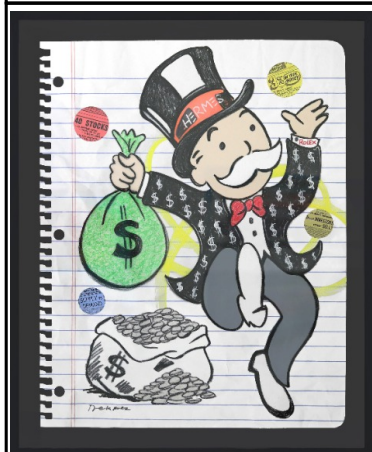

Funny Money

40x54 in  
(102x137 cm)

Mixed Media, Acrylic  
on Canvas

SOLD

Frosted Pop Donuts

31x23 in  
(79x58 cm)  
(framed)

Mixed Media, Acrylic,  
Oil Pastel on Wood

\$ 11,000  
(incl. White Wood  
Frame)

	<p>First Class Girl</p>	<p>52x42 in (131x107 cm) <i>(framed)</i></p>	<p>Mixed Media, Oil Pastel on Paper</p>	<p>SOLD <i>(incl. White Wood Frame)</i></p>
	<p>Champagne Problems</p>	<p>40x44 in (100x112 cm) <i>(framed)</i></p>	<p>Mixed Media, Acrylic, Oil Pastel on Paper</p>	<p>SOLD <i>(incl. White Wood Frame)</i></p>
	<p>Joe Cool</p>	<p>50x40 in (127x102 cm) <i>(framed)</i></p>	<p>Mixed Media, Acrylic, Oil Pastel on Paper</p>	<p>SOLD <i>(incl. White Wood Frame)</i></p>
	<p>The Yacht Life</p>	<p>48x40 in (122x102 cm) <i>(framed)</i></p>	<p>Mixed Media, Oil Pastel on Paper</p>	<p>\$ 7,500 <i>(incl. Black Wood Frame)</i></p>

Lifetime of Adventure

48x40 in  
(122x102 cm)  
*(framed)*

Mixed Media, Oil  
Pastel on Paper

**SOLD**  
*(incl. Black Wood  
Frame)*

Take the Money and  
Run

48x40 in  
(122x102 cm)  
*(framed)*

Mixed Media, Oil  
Pastel on Paper