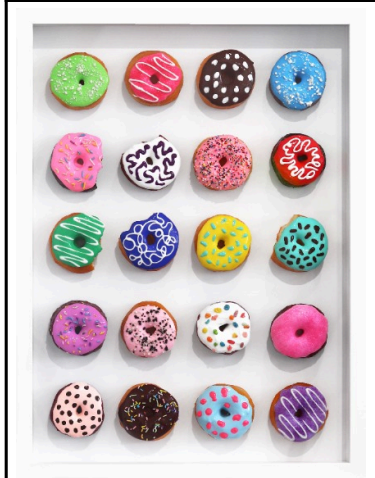

## Nelson de la Nuez

Image	Title	Size (H x W)	Media	Price (US\$)
	Have A Cigar	60x50 in (152x127 cm)	Mixed Media, Acrylic on Canvas	\$ 22,000
	Junk Food Junkie	44x44 in (112x112 cm)	Mixed Media, Acrylic, Oil Pastel on Canvas	\$ 20,000
	All About the Money	40x50 in (102x127 cm)	Mixed Media, Acrylic, Spray Paint on Canvas	\$ 16,000

Material Girl

53x36 in  
(135x91 cm)

Mixed Media, Oil  
Pastel on Canvas

SOLD

The Banker

42x45 in  
(107x114 cm)

Mixed Media, Oil  
Pastel on Canvas

SOLD

Funny Money

40x54 in  
(102x137 cm)

Mixed Media, Acrylic  
on Canvas

SOLD

Frosted Pop Donuts

31x23 in  
(79x58 cm)  
(framed)

Mixed Media, Acrylic,  
Oil Pastel on Wood

\$ 11,000  
(incl. White Wood  
Frame)