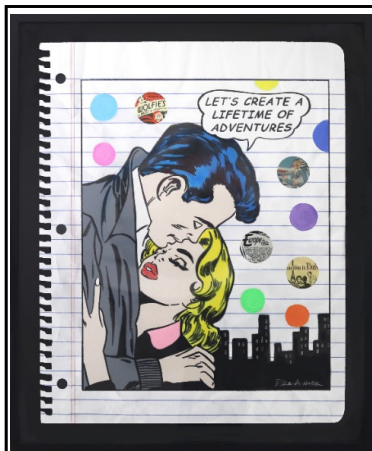

Material Girl

53x36 in  
(135x91 cm)

Mixed Media, Oil  
Pastel on Canvas

SOLD

The Banker

42x45 in  
(107x114 cm)

Mixed Media, Oil  
Pastel on Canvas

SOLD

Funny Money

40x54 in  
(102x137 cm)

Mixed Media, Acrylic  
on Canvas

SOLD

Frosted Pop Donuts

31x23 in  
(79x58 cm)  
(framed)

Mixed Media, Acrylic,  
Oil Pastel on Wood

\$ 11,000  
(incl. White Wood  
Frame)

	<p>First Class Girl</p>	<p>52x42 in (131x107 cm) <i>(framed)</i></p>	<p>Mixed Media, Oil Pastel on Paper</p>	<p>SOLD <i>(incl. White Wood Frame)</i></p>
	<p>Champagne Problems</p>	<p>40x44 in (100x112 cm) <i>(framed)</i></p>	<p>Mixed Media, Acrylic, Oil Pastel on Paper</p>	<p>SOLD <i>(incl. White Wood Frame)</i></p>
	<p>Joe Cool</p>	<p>50x40 in (127x102 cm) <i>(framed)</i></p>	<p>Mixed Media, Acrylic, Oil Pastel on Paper</p>	<p>SOLD <i>(incl. White Wood Frame)</i></p>
	<p>The Yacht Life</p>	<p>48x40 in (122x102 cm) <i>(framed)</i></p>	<p>Mixed Media, Oil Pastel on Paper</p>	<p>\$ 7,500 <i>(incl. Black Wood Frame)</i></p>